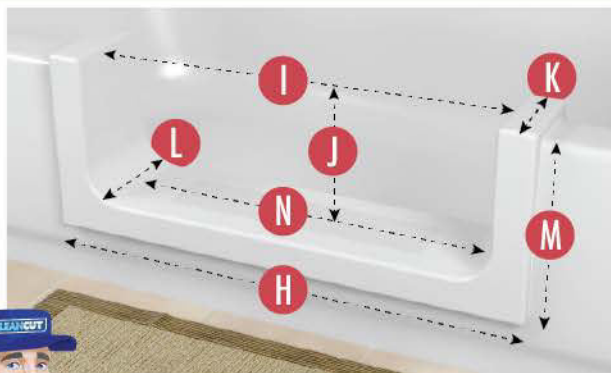

AMOUNT PRODUCT OVERLAPS PAST CUT LINES:

- F** **LEFT AND RIGHT SIDE OVERLAP:** 1.25 Inches
- G** **BOTTOM OVERLAP:** 1 Inch

ACTUAL PRODUCT MEASUREMENTS:

- H** **PRODUCT LENGTH:** 28 Inches
- I** **OPENING LEFT TO RIGHT AT TOP:** 24 Inches
- J** **PRODUCT OPENING TOP TO BOTTOM:** 8.25 Inches
- K** **PRODUCT WIDTH AT TOP:** 5.5 Inches
- L** **PRODUCT WIDTH AT BOTTOM:** 6.75 Inches
- M** **PRODUCT HEIGHT:** 10.25 Inches
- N** **OPENING LEFT TO RIGHT AT BOTTOM:** 20.75 Inches

Watch a video of how to install all the CleanCut products by visiting www.CleanCutBath.com/install

SIZING & MEASUREMENT GUIDE FOR LARGE/WIDE SIZE

TUB REQUIREMENTS:

- A** **MAX* TUB-WALL WIDTH AT TOP:** 6 Inches
- B** **BOTTOM WIDTH MEASURE DEPTH:** 9.75 Inches
Distance to measure down from top of tub to establish "Max Tub-Wall Width at Bottom"
- C** **MAX* TUB-WALL WIDTH AT BOTTOM :** 7.25 Inches
Note: Bottom tub width is typically wider than top width.

**If your tub exceeds these MAX size measurements, this product will not work with your tub.*

TEMPLATE (CUT LINES) AND PRODUCT OVERLAP MEASUREMENTS:

- D** **TEMPLATE LENGTH:** 25.5 Inches
- E** **TEMPLATE HEIGHT:** 8.5 Inches

AMOUNT PRODUCT OVERLAPS PAST CUT LINES:

- F** **LEFT AND RIGHT SIDE OVERLAP:** 1.25 Inches
- G** **BOTTOM OVERLAP:** 1.25 Inches

ACTUAL PRODUCT MEASUREMENTS:

- H** **PRODUCT LENGTH:** 28 Inches
- I** **OPENING LEFT TO RIGHT AT TOP:** 24 Inches
- J** **PRODUCT OPENING TOP TO BOTTOM:** 8.5 Inches
- K** **PRODUCT WIDTH AT TOP:** 7 Inches
- L** **PRODUCT WIDTH AT BOTTOM:** 8.25 Inches
- M** **PRODUCT HEIGHT:** 10.25 Inches
- N** **OPENING LEFT TO RIGHT AT BOTTOM:** 20.75 Inches