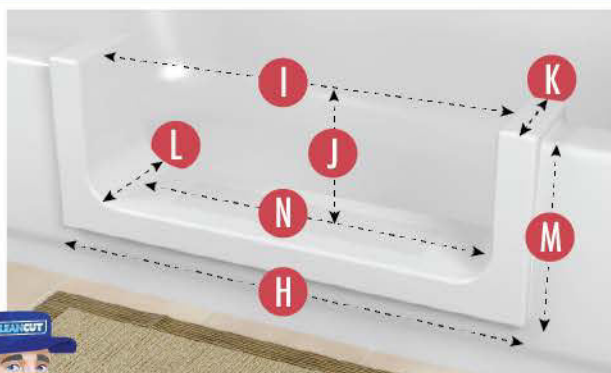

SIZING & MEASUREMENT GUIDE FOR SMALL/NARROW SIZE

TUB REQUIREMENTS:

- A** **MAX* TUB-WALL WIDTH AT TOP:** 4 Inches
- B** **BOTTOM WIDTH MEASURE DEPTH:** 9.75 Inches
Distance to measure down from top of tub to establish "Max Tub-Wall Width at Bottom"
- C** **MAX* TUB-WALL WIDTH AT BOTTOM :** 4.75 Inches
Note: Bottom tub width is typically wider than top width.

**If your tub exceeds these MAX size measurements, this product will not work with your tub.*

TEMPLATE (CUT LINES) AND PRODUCT OVERLAP MEASUREMENTS:

- D** **TEMPLATE LENGTH:** 25.5 Inches
- E** **TEMPLATE HEIGHT:** 8.5 Inches

AMOUNT PRODUCT OVERLAPS PAST CUT LINES:

- F** **LEFT AND RIGHT SIDE OVERLAP:** 1.25 Inches
- G** **BOTTOM OVERLAP:** 1 Inch

ACTUAL PRODUCT MEASUREMENTS:

- H** **PRODUCT LENGTH:** 28 Inches
- I** **OPENING LEFT TO RIGHT AT TOP:** 24 Inches
- J** **PRODUCT OPENING TOP TO BOTTOM:** 8.5 Inches
- K** **PRODUCT WIDTH AT TOP:** 5 Inches
- L** **PRODUCT WIDTH AT BOTTOM:** 5.75 Inches
- M** **PRODUCT HEIGHT:** 10.25 Inches
- N** **OPENING LEFT TO RIGHT AT BOTTOM:** 20.75 Inches

Watch a video of how to install all the CleanCut products by visiting www.CleanCutBath.com/install

SIZING & MEASUREMENT GUIDE FOR MEDIUM SIZE

TUB REQUIREMENTS:

- A** **MAX* TUB-WALL WIDTH AT TOP:** 4.5 Inches
- B** **BOTTOM WIDTH MEASURE DEPTH:** 9.75 Inches
Distance to measure down from top of tub to establish "Max Tub-Wall Width at Bottom"
- C** **MAX* TUB-WALL WIDTH AT BOTTOM :** 5.75 Inches
Note: Bottom tub width is typically wider than top width.