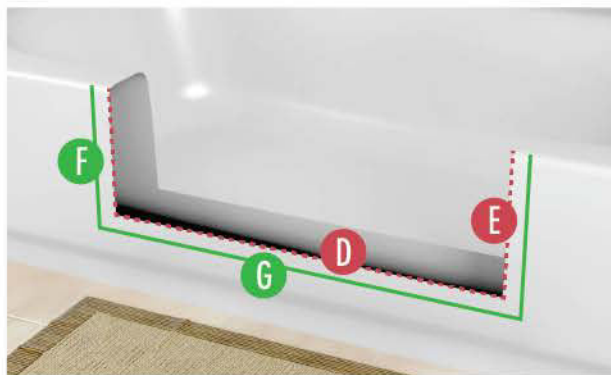

AMOUNT PRODUCT OVERLAPS PAST CUT LINES:

- F** **LEFT AND RIGHT SIDE OVERLAP:** 1.25 Inches
- G** **BOTTOM OVERLAP:** 1 Inch

ACTUAL PRODUCT MEASUREMENTS:

- H** **PRODUCT LENGTH:** 28 Inches
- I** **OPENING LEFT TO RIGHT AT TOP:** 24 Inches
- J** **PRODUCT OPENING TOP TO BOTTOM:** 8.25 Inches
- K** **PRODUCT WIDTH AT TOP:** 5.5 Inches
- L** **PRODUCT WIDTH AT BOTTOM:** 6.75 Inches
- M** **PRODUCT HEIGHT:** 10.25 Inches
- N** **OPENING LEFT TO RIGHT AT BOTTOM:** 20.75 Inches

Watch a video of how to install all the CleanCut products by visiting www.CleanCutBath.com/install

SIZING & MEASUREMENT GUIDE FOR LARGE/WIDE SIZE

TUB REQUIREMENTS:

- A** **MAX* TUB-WALL WIDTH AT TOP:** 6 Inches
- B** **BOTTOM WIDTH MEASURE DEPTH:** 9.75 Inches
Distance to measure down from top of tub to establish "Max Tub-Wall Width at Bottom"
- C** **MAX* TUB-WALL WIDTH AT BOTTOM :** 7.25 Inches
Note: Bottom tub width is typically wider than top width.

**If your tub exceeds these MAX size measurements, this product will not work with your tub.*

TEMPLATE (CUT LINES) AND PRODUCT OVERLAP MEASUREMENTS:

- D** **TEMPLATE LENGTH:** 25.5 Inches
- E** **TEMPLATE HEIGHT:** 8.5 Inches

AMOUNT PRODUCT OVERLAPS PAST CUT LINES:

- F** **LEFT AND RIGHT SIDE OVERLAP:** 1.25 Inches
- G** **BOTTOM OVERLAP:** 1.25 Inches

ACTUAL PRODUCT MEASUREMENTS:

- H** **PRODUCT LENGTH:** 28 Inches
- I** **OPENING LEFT TO RIGHT AT TOP:** 24 Inches
- J** **PRODUCT OPENING TOP TO BOTTOM:** 8.5 Inches
- K** **PRODUCT WIDTH AT TOP:** 7 Inches
- L** **PRODUCT WIDTH AT BOTTOM:** 8.25 Inches
- M** **PRODUCT HEIGHT:** 10.25 Inches
- N** **OPENING LEFT TO RIGHT AT BOTTOM:** 20.75 Inches