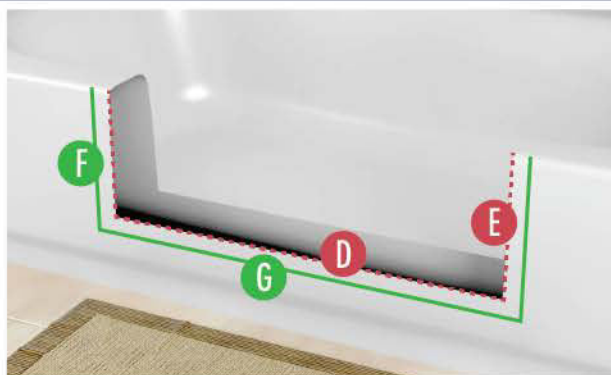

SIZING & MEASUREMENT GUIDE FOR SMALL/NARROW SIZE

TUB REQUIREMENTS:

- A** **MAX* TUB-WALL WIDTH AT TOP:** 4 Inches
- B** **BOTTOM WIDTH MEASURE DEPTH:** 9.75 Inches
Distance to measure down from top of tub to establish "Max Tub-Wall Width at Bottom"
- C** **MAX* TUB-WALL WIDTH AT BOTTOM :** 4.75 Inches
Note: Bottom tub width is typically wider than top width.

**If your tub exceeds these MAX size measurements, this product will not work with your tub.*

TEMPLATE (CUT LINES) AND PRODUCT OVERLAP MEASUREMENTS:

- D** **TEMPLATE LENGTH:** 25.5 Inches
- E** **TEMPLATE HEIGHT:** 8.5 Inches

AMOUNT PRODUCT OVERLAPS PAST CUT LINES:

- F** **LEFT AND RIGHT SIDE OVERLAP:** 1.25 Inches
- G** **BOTTOM OVERLAP:** 1 Inch

ACTUAL PRODUCT MEASUREMENTS:

- H** **PRODUCT LENGTH:** 28 Inches
- I** **OPENING LEFT TO RIGHT AT TOP:** 24 Inches
- J** **PRODUCT OPENING TOP TO BOTTOM:** 8.5 Inches
- K** **PRODUCT WIDTH AT TOP:** 5 Inches
- L** **PRODUCT WIDTH AT BOTTOM:** 5.75 Inches
- M** **PRODUCT HEIGHT:** 10.25 Inches
- N** **OPENING LEFT TO RIGHT AT BOTTOM:** 20.75 Inches

Watch a video of how to install all the CleanCut products by visiting www.CleanCutBath.com/install

SIZING & MEASUREMENT GUIDE FOR MEDIUM SIZE

TUB REQUIREMENTS:

- A** **MAX* TUB-WALL WIDTH AT TOP:** 4.5 Inches
- B** **BOTTOM WIDTH MEASURE DEPTH:** 9.75 Inches
Distance to measure down from top of tub to establish "Max Tub-Wall Width at Bottom"
- C** **MAX* TUB-WALL WIDTH AT BOTTOM :** 5.75 Inches
Note: Bottom tub width is typically wider than top width.