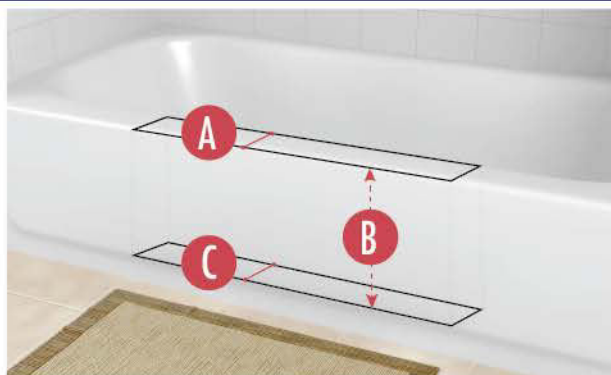

SIZING & MEASUREMENT GUIDE FOR SMALL/NARROW SIZE

TUB REQUIREMENTS:

- A** **MAX* TUB-WALL WIDTH AT TOP:** 4 Inches
- B** **BOTTOM WIDTH MEASURE DEPTH:** 9.75 Inches
Distance to measure down from top of tub to establish "Max Tub-Wall Width at Bottom"
- C** **MAX* TUB-WALL WIDTH AT BOTTOM :** 4.75 Inches
Note: Bottom tub width is typically wider than top width.

**If your tub exceeds these MAX size measurements, this product will not work with your tub.*

TEMPLATE (CUT LINES) AND PRODUCT OVERLAP MEASUREMENTS:

- D** **TEMPLATE LENGTH:** 25.5 Inches
- E** **TEMPLATE HEIGHT:** 8.5 Inches

AMOUNT PRODUCT OVERLAPS PAST CUT LINES:

- F** **LEFT AND RIGHT SIDE OVERLAP:** 1.25 Inches
- G** **BOTTOM OVERLAP:** 1 Inch

ACTUAL PRODUCT MEASUREMENTS:

- H** **PRODUCT LENGTH:** 28 Inches
- I** **OPENING LEFT TO RIGHT AT TOP:** 24 Inches
- J** **PRODUCT OPENING TOP TO BOTTOM:** 8.5 Inches
- K** **PRODUCT WIDTH AT TOP:** 5 Inches
- L** **PRODUCT WIDTH AT BOTTOM:** 5.75 Inches
- M** **PRODUCT HEIGHT:** 10.25 Inches
- N** **OPENING LEFT TO RIGHT AT BOTTOM:** 20.75 Inches

Watch a video of how to install all the CleanCut products by visiting www.CleanCutBath.com/install

SIZING & MEASUREMENT GUIDE FOR MEDIUM SIZE

TUB REQUIREMENTS:

- A** **MAX* TUB-WALL WIDTH AT TOP:** 4.5 Inches
- B** **BOTTOM WIDTH MEASURE DEPTH:** 9.75 Inches
Distance to measure down from top of tub to establish "Max Tub-Wall Width at Bottom"
- C** **MAX* TUB-WALL WIDTH AT BOTTOM :** 5.75 Inches
Note: Bottom tub width is typically wider than top width.