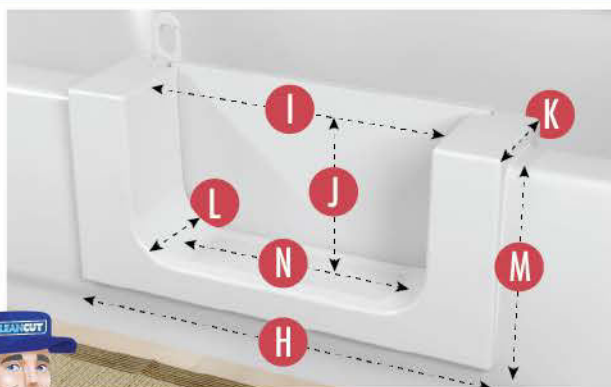

THE **CLEANCUT****DOOR**SIZING & MEASUREMENT GUIDE FOR
SMALL/NARROW SIZE**TUB REQUIREMENTS:**

- A** **MAX* TUB-WALL WIDTH AT TOP:** 5.25 Inches
- B** **BOTTOM WIDTH MEASURE DEPTH:** 10.5 Inches
Distance to measure down from top of tub to establish "Max Tub-Wall Width at Bottom"
- C** **MAX* TUB-WALL WIDTH AT BOTTOM :** 5.25 Inches
Note: Bottom tub width is typically wider than top width.

**If your tub exceeds these MAX size measurements, this product will not work with your tub.*

TEMPLATE (CUT LINES) AND PRODUCT OVERLAP MEASUREMENTS:

- D** **TEMPLATE LENGTH:** 19 Inches
- E** **TEMPLATE HEIGHT:** 9.5 Inches

AMOUNT PRODUCT OVERLAPS PAST CUT LINES:

- F** **LEFT AND RIGHT SIDE OVERLAP:** 2.25 Inches
- G** **BOTTOM OVERLAP:** .75 Inch

ACTUAL PRODUCT MEASUREMENTS:

- H** **PRODUCT LENGTH:** 23.5 Inches
- I** **OPENING LEFT TO RIGHT AT TOP:** 16.75 Inches
- J** **PRODUCT OPENING TOP TO BOTTOM:** 9 Inches
- K** **PRODUCT WIDTH AT TOP:** 6.25 Inches
- L** **PRODUCT WIDTH AT BOTTOM:** 6.25 Inches
- M** **PRODUCT HEIGHT:** 11 Inches
- N** **OPENING LEFT TO RIGHT AT BOTTOM:** 13.25 Inches

Watch a video of how to install all the CleanCut products by visiting www.CleanCutBath.com/install

THE **CLEANCUT****DOOR**SIZING & MEASUREMENT GUIDE FOR
MEDIUM SIZE**TUB REQUIREMENTS:**

- A** **MAX* TUB-WALL WIDTH AT TOP:** 6.5 Inches
- B** **BOTTOM WIDTH MEASURE DEPTH:** 10.5 Inches
Distance to measure down from top of tub to establish "Max Tub-Wall Width at Bottom"
- C** **MAX* TUB-WALL WIDTH AT BOTTOM :** 6.5 Inches
Note: Bottom tub width is typically wider than top width.