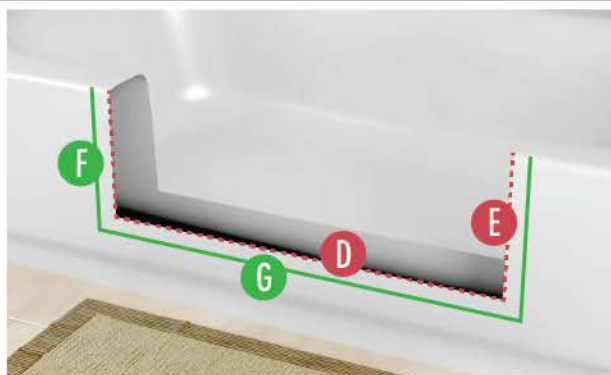

THE **CLEANCUT****DOOR**SIZING & MEASUREMENT GUIDE FOR
SMALL/NARROW SIZE**TUB REQUIREMENTS:**

- A** **MAX* TUB-WALL WIDTH AT TOP:** 5.25 Inches
- B** **BOTTOM WIDTH MEASURE DEPTH:** 10.5 Inches
Distance to measure down from top of tub to establish "Max Tub-Wall Width at Bottom"
- C** **MAX* TUB-WALL WIDTH AT BOTTOM :** 5.25 Inches
Note: Bottom tub width is typically wider than top width.

**If your tub exceeds these MAX size measurements, this product will not work with your tub.*

TEMPLATE (CUT LINES) AND PRODUCT OVERLAP MEASUREMENTS:

- D** **TEMPLATE LENGTH:** 19 Inches
- E** **TEMPLATE HEIGHT:** 9.5 Inches

AMOUNT PRODUCT OVERLAPS PAST CUT LINES:

- F** **LEFT AND RIGHT SIDE OVERLAP:** 2.25 Inches
- G** **BOTTOM OVERLAP:** .75 Inch

ACTUAL PRODUCT MEASUREMENTS:

- H** **PRODUCT LENGTH:** 23.5 Inches
- I** **OPENING LEFT TO RIGHT AT TOP:** 16.75 Inches
- J** **PRODUCT OPENING TOP TO BOTTOM:** 9 Inches
- K** **PRODUCT WIDTH AT TOP:** 6.25 Inches
- L** **PRODUCT WIDTH AT BOTTOM:** 6.25 Inches
- M** **PRODUCT HEIGHT:** 11 Inches
- N** **OPENING LEFT TO RIGHT AT BOTTOM:** 13.25 Inches

Watch a video of how to install all the CleanCut products by visiting www.CleanCutBath.com/install

THE **CLEANCUT****DOOR**SIZING & MEASUREMENT GUIDE FOR
MEDIUM SIZE**TUB REQUIREMENTS:**

- A** **MAX* TUB-WALL WIDTH AT TOP:** 6.5 Inches
- B** **BOTTOM WIDTH MEASURE DEPTH:** 10.5 Inches
Distance to measure down from top of tub to establish "Max Tub-Wall Width at Bottom"
- C** **MAX* TUB-WALL WIDTH AT BOTTOM :** 6.5 Inches
Note: Bottom tub width is typically wider than top width.