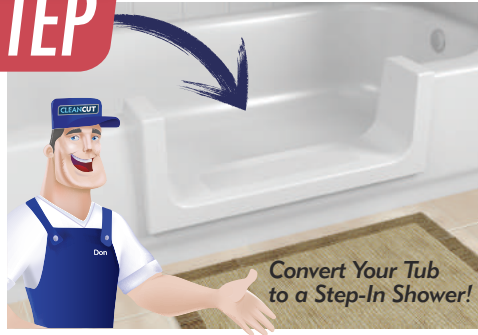

Configures from Step-In
to Full Bath in Seconds!

FASTEST GROWING product!

BATH ACCESSIBILITY ISSUES? TUB TO STEP-IN SHOWER IN HOURS!

- Cut and Modify Your **Existing** Tub!
- Installed in Just 2 – 4 Hours!
- *Affordable Alternative to a Whole-Bath Remodel!*

**WE
INSTALL!**

STEP 1 CUT TUB

STEP 2 REMOVE

STEP 3 INSTALL

CLEANCUT
Independent Installer

Fast & Affordable Bath Accessibility!

THE CLEANCUT

STEP

THE CLEANCUT

ULTRA-LOW

Adds Step-In Accessibility to an Existing Tub!

Both provide a more convenient step-in shower!

Easy & Safer Bathtub Access

Installed in Hours

Modify Existing Tub

THE CLEANCUT

CONVERTIBLE

Configures from Step-In to Full Bath in Seconds!

Perfect for changing needs!
Most versatile product option!

CALL US TODAY TO LEARN MORE!

CLEANCUT

Independent Installer